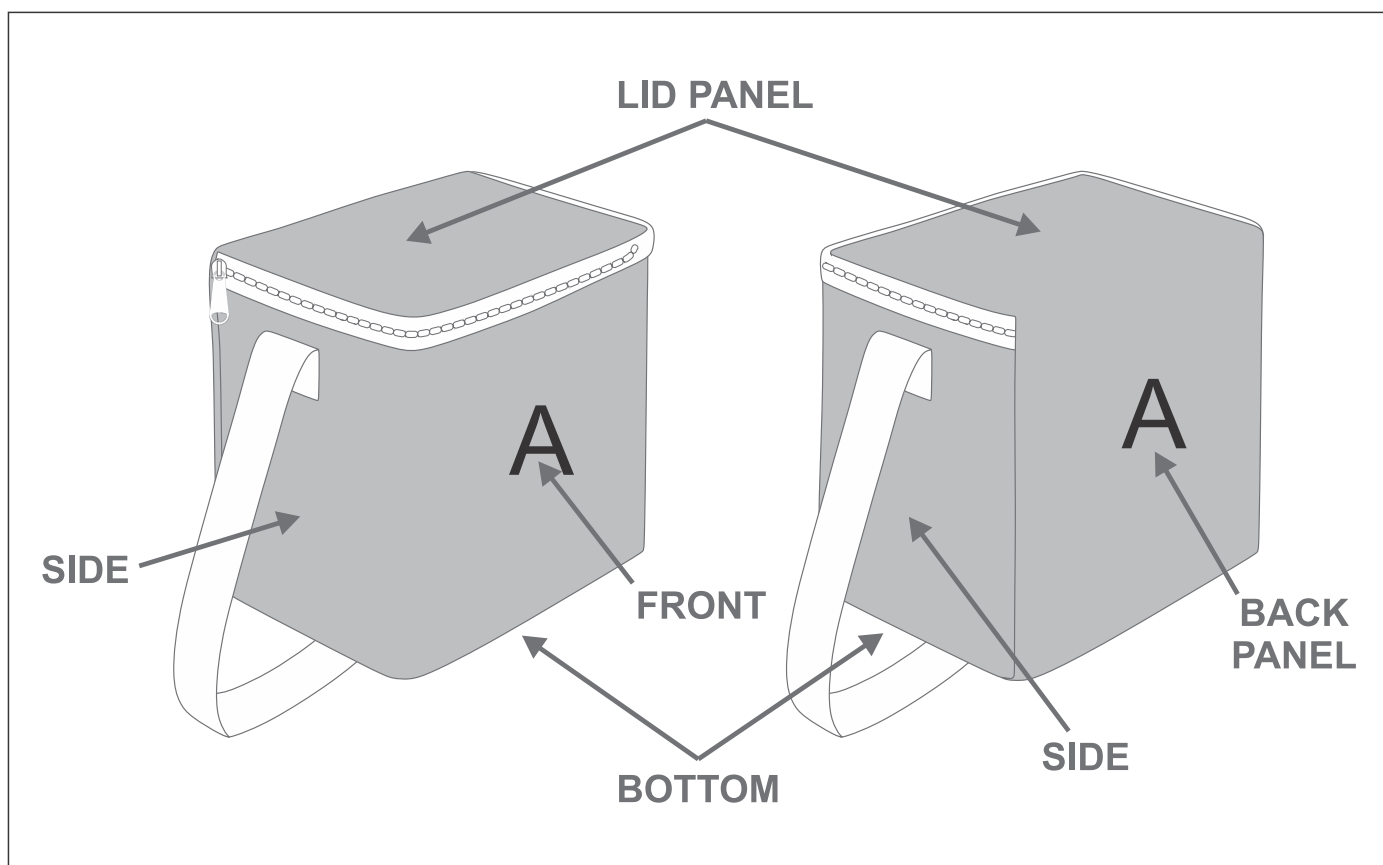

CC-HP-13-G

Hoppla Quebec RPET Stitch-Bond 12 Can Cooler

Need to know:

- Includes 1-Position Sublimation (setup fees apply)
- **Please Note: We cannot guarantee 100% logo Alignment on all Brandable Panels**

Branding Options:

Position A

1. Custom Sublimation A (CPSUB-A)
Full Colour
Size: 591mm wide x 830mm high